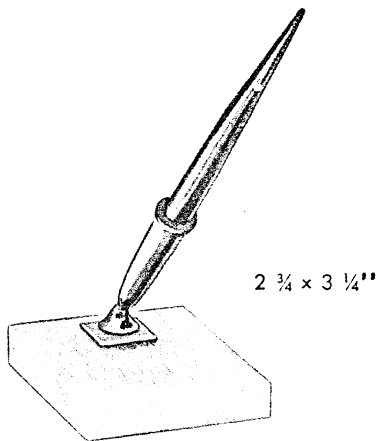

SHEAFFER'S NEW DESK SET LINE

The SHEAFFER'S desk sets, shown here and on the following twelve pages are available in materials as indicated and with the writing instruments, pens, pencils or ballpoints, as shown on page one.

2001M (Illustrated)
MEXICAN ONYX
With B121SKD White Dot Pen $20.00
With B5SKD pen, pencil or ballpoint 12.50

2001S
SPANISH ONYX
With B121SKD White Dot Pen $20.00
With B5SKD pen, pencil or ballpoint 12.50

2001J
JET CRYSTAL
With 121 SKD White Dot Pen $20.00
With 5SKD pen, pencil or ballpoint 12.50

2001I
ITALIAN MARBLE
With 121SKD White Doe Pen $20.00
With 5SKD pen, pencil or ballpoint 12.50